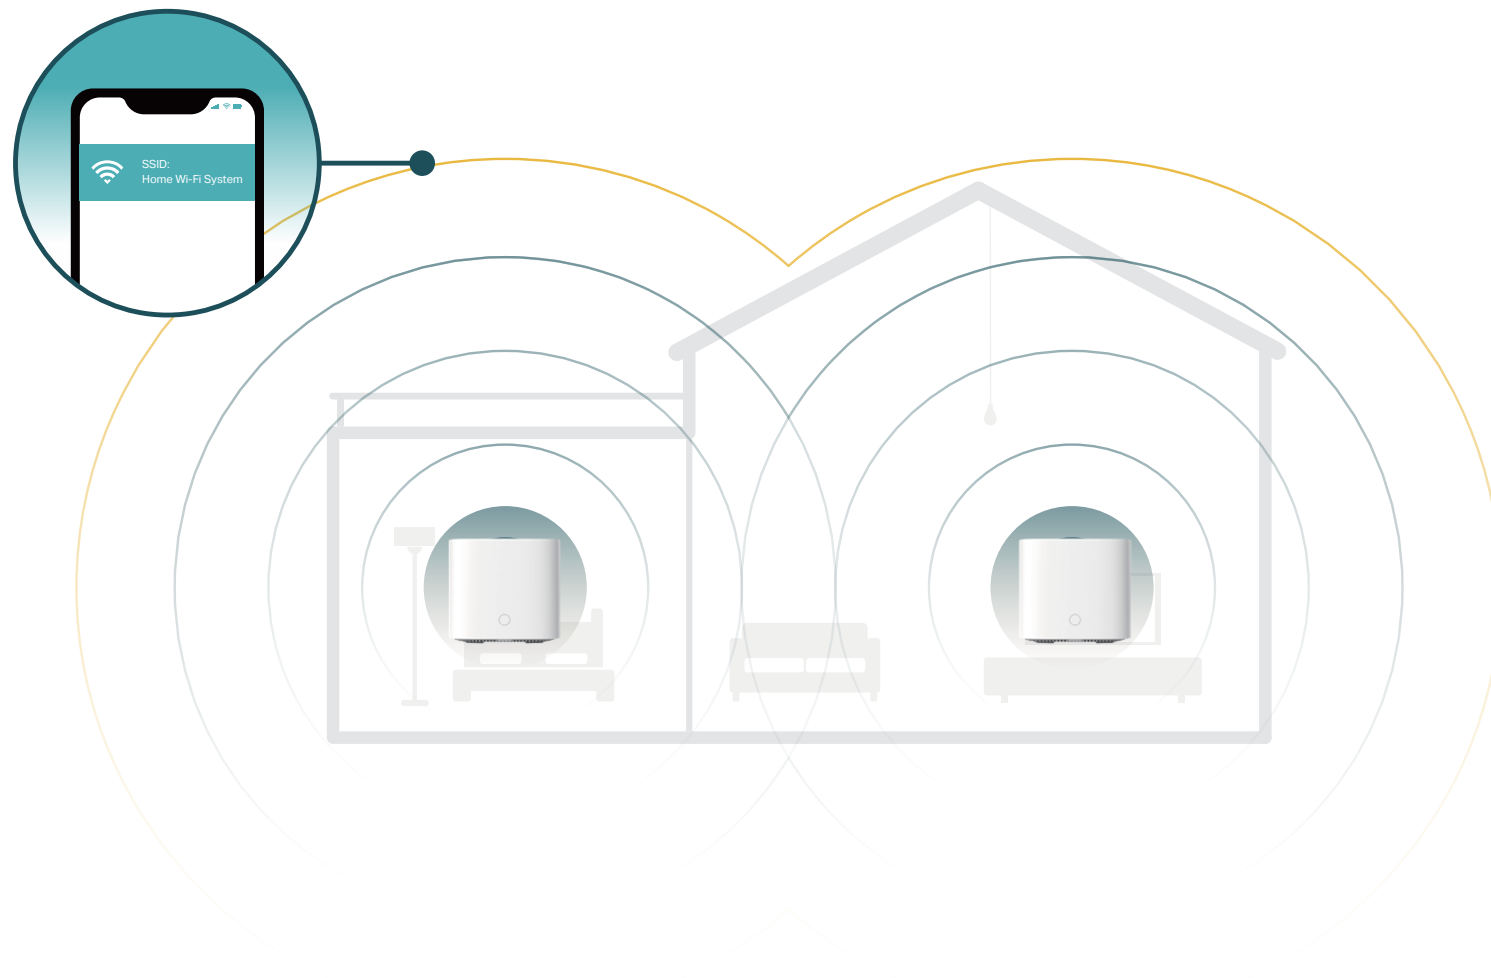

802.11ax

AX1800 Whole Home Mesh Wi-Fi AP

Fast, Elegant, Powerful

HX220

▶ 574 Mbps + 1201 Mbps Dual Band Wi-Fi

▶ Two Modes in One

▶ Full Gigabit Ports

▶ EasyMesh Feature Supported

Highlights

Seamless Roaming with One Wi-Fi Name

Provided with super coverage via 2-pack or more mesh APs, you can enjoy seamless Wi-Fi in every room. Client Steering & Band Steering intelligently connect devices to the mesh AP with the strongest signal – no more sudden dropout when moving devices to different rooms. A unified wireless network (SSID) is used throughout the whole home.

Wireless, Hassle-free Installation

Each mesh AP is peer to peer, so after complete the installation of the Main AP, by just pressing the WPS buttons on Main AP and add-on mesh AP, the add-on mesh AP will sync automatically with the Main AP to expand your network.

Cater for Standardized Mesh Technology

EasyMesh is a standard mesh technology developed by Wi-Fi Alliance. HX220 adopts EasyMesh technology, which has further improved and standardized Wi-Fi functions, such as Wi-Fi diagnostics, channel selection and traffic separation.