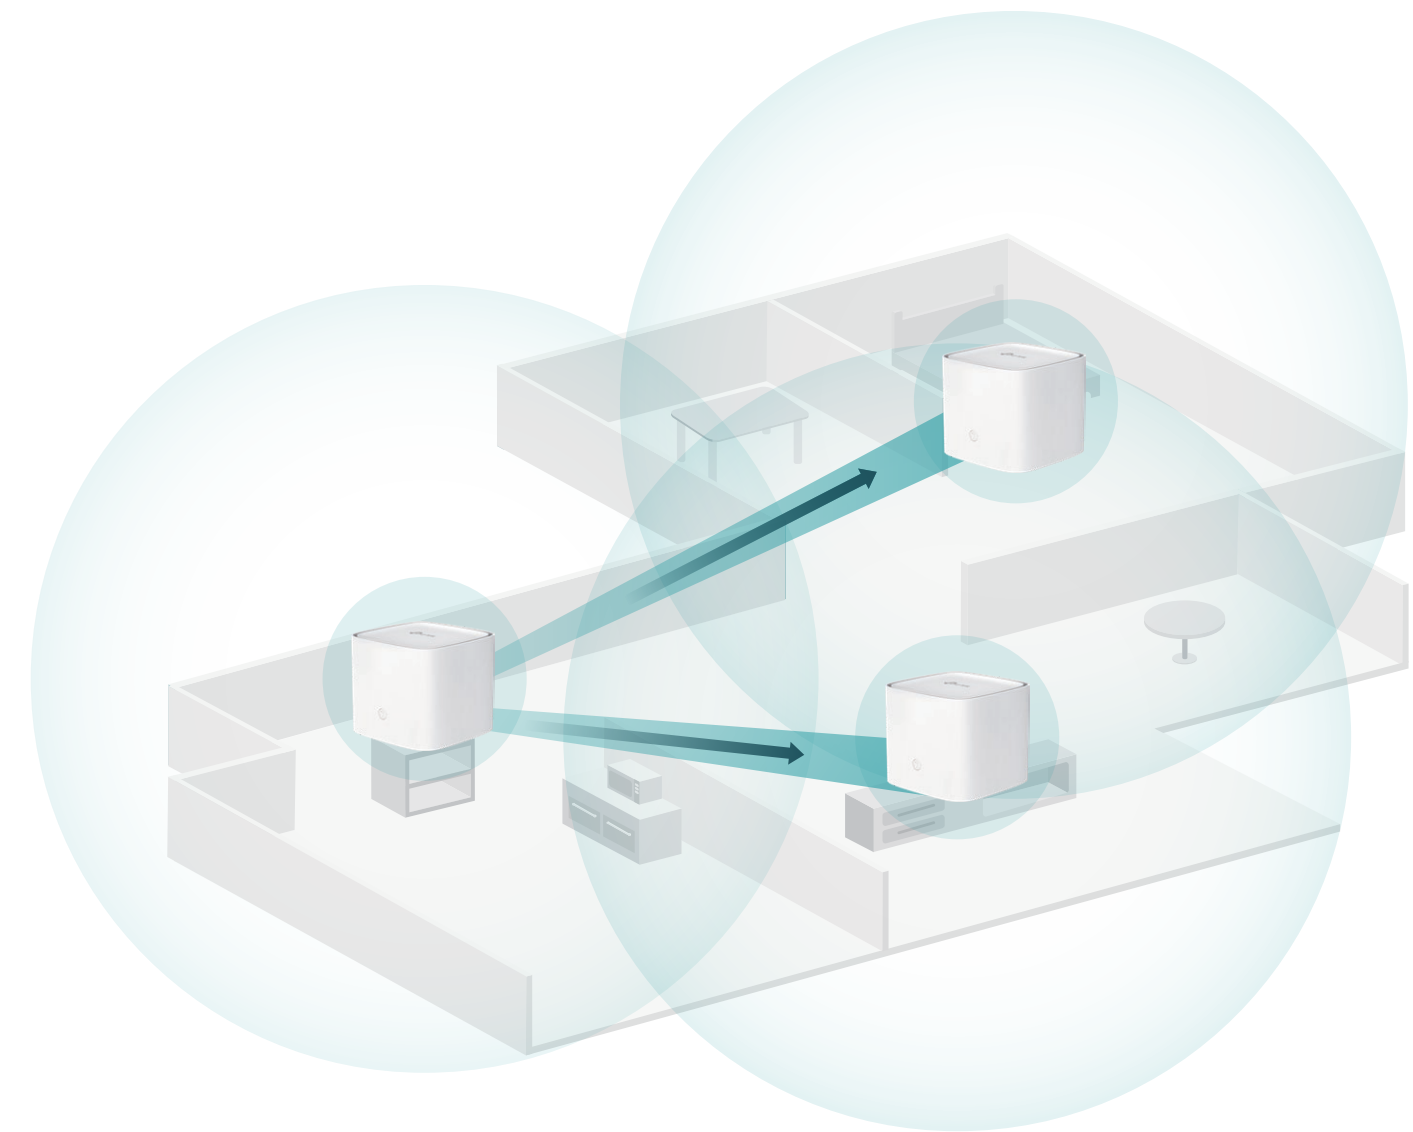

Highlights

Seamless Roaming with One Wi-Fi Name

Provided with super coverage via 2-pack or more mesh APs, you can enjoy seamless Wi-Fi in every room. Client Steering & Band Steering intelligently connect devices to the mesh AP with the strongest signal – no more sudden dropout when moving devices to different rooms. A unified wireless network (SSID) is used throughout the whole home.

Wireless, Hassle-free Installation

Each mesh AP is peer to peer, so after complete the installation of the Main AP, by just pressing the WPS buttons on Main AP and add-on mesh AP, the add-on mesh AP will sync automatically with the Main AP to expand your network.

Highlights

Robust Smart Wi-Fi Connection

In TP-Link mesh Wi-Fi system, if a link is not usable for any reason, network resources could still be available via a second link as a fail-safe.

■ 2.4GHz ■ 5GHz ■ Not available ■ Network Congestion

Cater for Standardized Mesh Technology

EasyMesh is a standard mesh technology developed by Wi-Fi Alliance. HX220 adopts EasyMesh technology, which has further improved and standardized Wi-Fi functions, such as Wi-Fi diagnostics, channel selection and traffic separation.