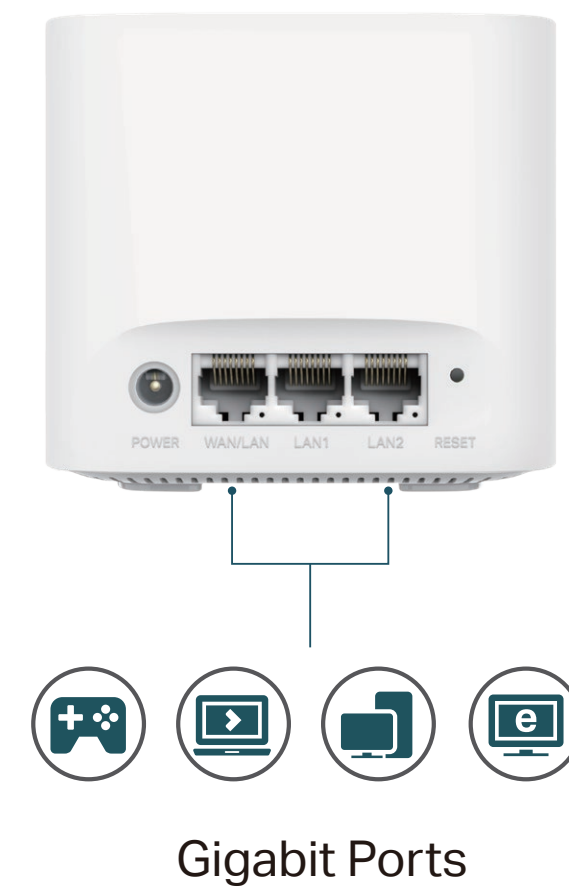

802.11ax

AX1800 Whole Home Mesh Wi-Fi AP

Fast, Elegant, Powerful

HX220

▶ 574 Mbps + 1201 Mbps Dual Band Wi-Fi

▶ Two Modes in One

▶ Full Gigabit Ports

▶ EasyMesh Feature Supported

Cater for Standardized Mesh Technology

EasyMesh is a standard mesh technology developed by Wi-Fi Alliance. HX220 adopts EasyMesh technology, which has further improved and standardized Wi-Fi functions, such as Wi-Fi diagnostics, channel selection and traffic separation.

Highlights

TR-069 Remote Management

Complied with TR-069 standard, service providers can manage devices remotely without any user interaction. Deployment is simplified while operating and maintenance costs are cut.

Gigabit Internet Access

Take full advantage of your broadband with speed up to 1 Gbps with a Gigabit WAN/LAN port. Plug your PCs and smart TVs into one of the Two Gigabit LAN ports for fast and reliable wired connections.