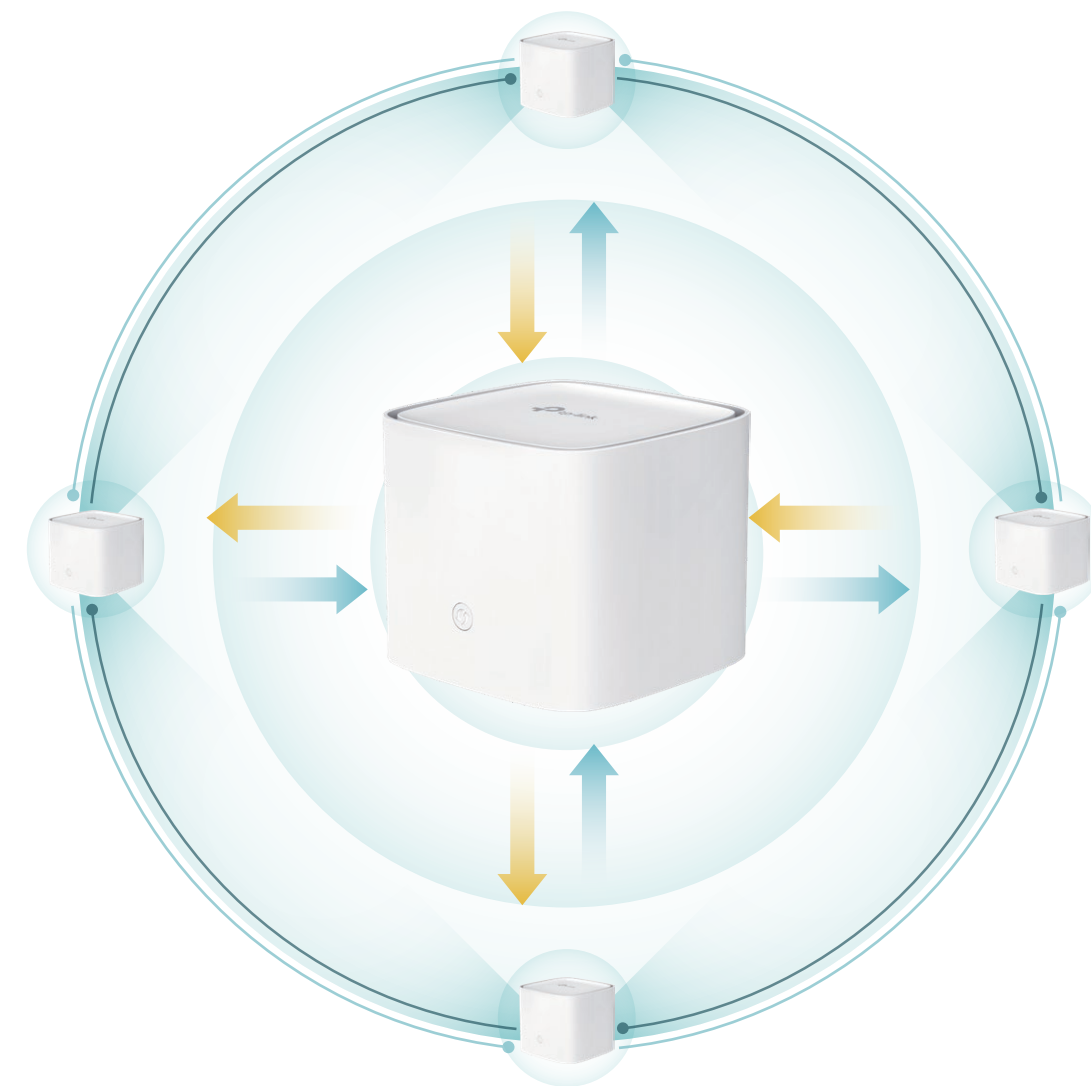

Wireless, Hassle-free Installation

Each mesh AP is peer to peer, so after complete the installation of the Main AP, by just pressing the WPS buttons on Main AP and add-on mesh AP, the add-on mesh AP will sync automatically with the Main AP to expand your network.

Highlights

Robust Smart Wi-Fi Connection

In TP-Link mesh Wi-Fi system, if a link is not usable for any reason, network resources could still be available via a second link as a fail-safe.

■ 2.4GHz ■ 5GHz ■ Not available ■ Network Congestion

Cater for Standardized Mesh Technology

EasyMesh is a standard mesh technology developed by Wi-Fi Alliance. HX220 adopts EasyMesh technology, which has further improved and standardized Wi-Fi functions, such as Wi-Fi diagnostics, channel selection and traffic separation.

Highlights

TR-069 Remote Management

Complied with TR-069 standard, service providers can manage devices remotely without any user interaction. Deployment is simplified while operating and maintenance costs are cut.